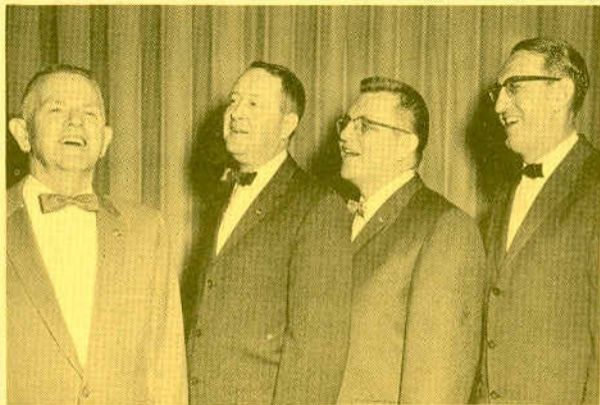

MICHIGAN SINGS

CECIL
CRAIG

BOB
STONE

TOM
STEEL

AL
MAIER

troubadour

MAY 1963

TAG

DON'T CRY LITTLE GIRL

As arranged by Tom Steel and sung
by the Detroit Taggers

PLEASE DON'T CRY LIT - TLE GIRL DON'T CRY DON'T YOU CRY -- YOUR

(PLEASE DON'T CRY) (LIT - - TLE GIRL)

Detailed description: This system contains the first two lines of the musical score. The top staff is in treble clef with a key signature of one flat (Bb) and a 3/4 time signature. The bottom staff is in bass clef with the same key signature and time signature. The lyrics are written below the notes. The first line of lyrics is 'PLEASE DON'T CRY LIT - TLE GIRL DON'T CRY DON'T YOU CRY -- YOUR'. Below the first two lines of music, there are two lines of text: '(PLEASE DON'T CRY)' and '(LIT - - TLE GIRL)'. The music includes various note values, rests, and dynamic markings such as 'p' (piano) and 'f' (forte).

WORLD WILL BE BRIGHT AND LOVE STILL IS RIGHT DON'T CRY LIT - TLE SWEET HEART DON'T CRY

Detailed description: This system contains the second two lines of the musical score. The top staff is in treble clef with a key signature of one flat (Bb) and a 3/4 time signature. The bottom staff is in bass clef with the same key signature and time signature. The lyrics are written below the notes. The second line of lyrics is 'WORLD WILL BE BRIGHT AND LOVE STILL IS RIGHT DON'T CRY LIT - TLE SWEET HEART DON'T CRY'. The music continues with various note values, rests, and dynamic markings such as 'p' (piano) and 'f' (forte).